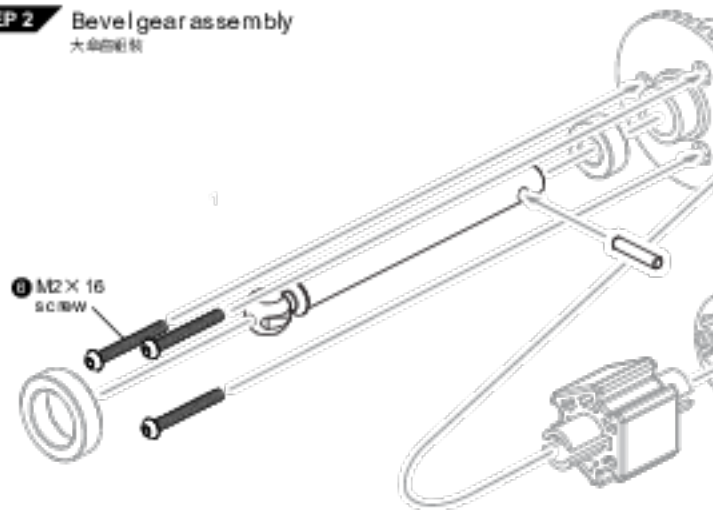

BAG 3&4&14

3

TRANSMISSION

減速箱

※ 532143 CMX 4WD Off-Road Car KIT
is without PARTS BAG 14

※ 532143 CMX 4WD Off-Road Car KIT
不包含 PARTS BAG 14

BAG 1&2&5&6

4

FRONT AXLE

前車軸

STEP 2 Bevel gear assembly
大齒輪組裝

STEP 7 Wheel axle assembly

車內車桿組裝

※ Note the G-clip mounting direction.
注意 G-clip 裝夾方向

BAG 7&8

5

REAR AXLE

後車軸

STEP 1 Bevel gear assembly
小齒輪組裝

STEP 4 Attaching bevel gear

安裝齒輪